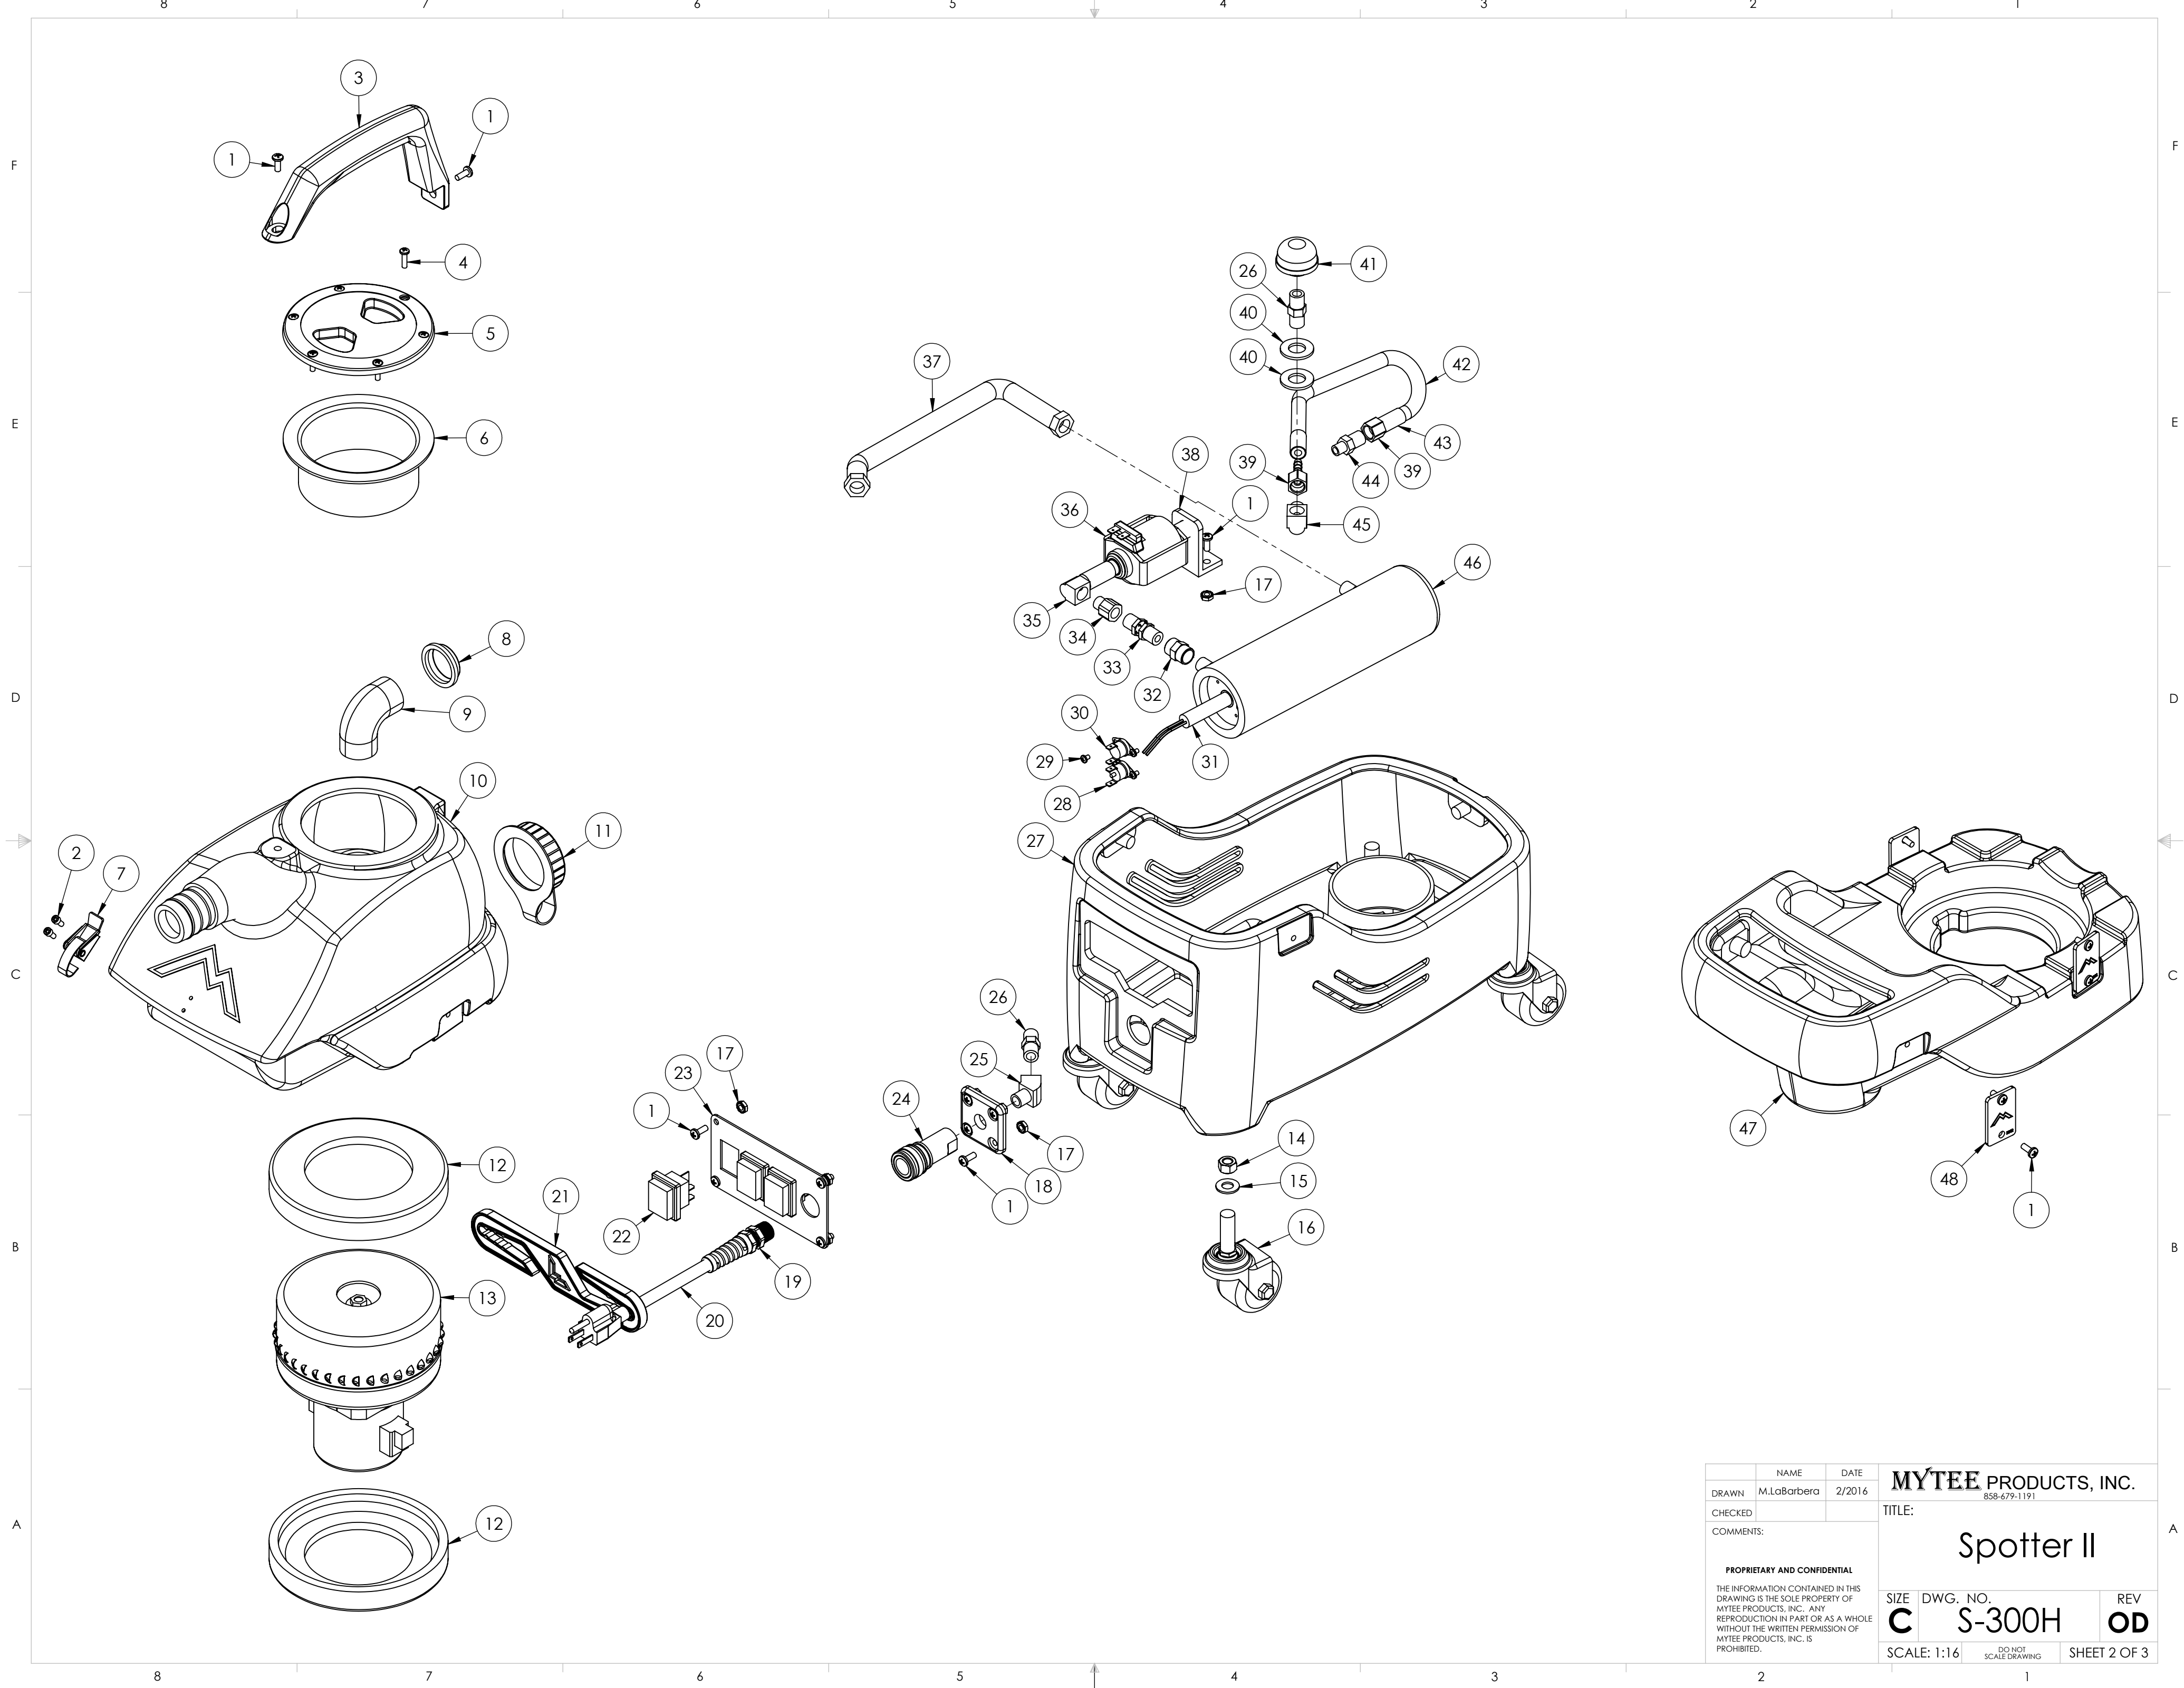

NAME	DATE	MYTEE PRODUCTS, INC. 858-679-1191	
DRAWN	M.LaBarbera	2/2016	TITLE:	
CHECKED			Spotter II	
COMMENTS:				
PROPRIETARY AND CONFIDENTIAL THE INFORMATION CONTAINED IN THIS DRAWING IS THE SOLE PROPERTY OF MYTEE PRODUCTS, INC. ANY REPRODUCTION IN PART OR AS A WHOLE WITHOUT THE WRITTEN PERMISSION OF MYTEE PRODUCTS, INC. IS PROHIBITED.			SIZE DWG. NO. C S-300H	REV OD
SCALE: 1:16			DO NOT SCALE DRAWING	SHEET 2 OF 3