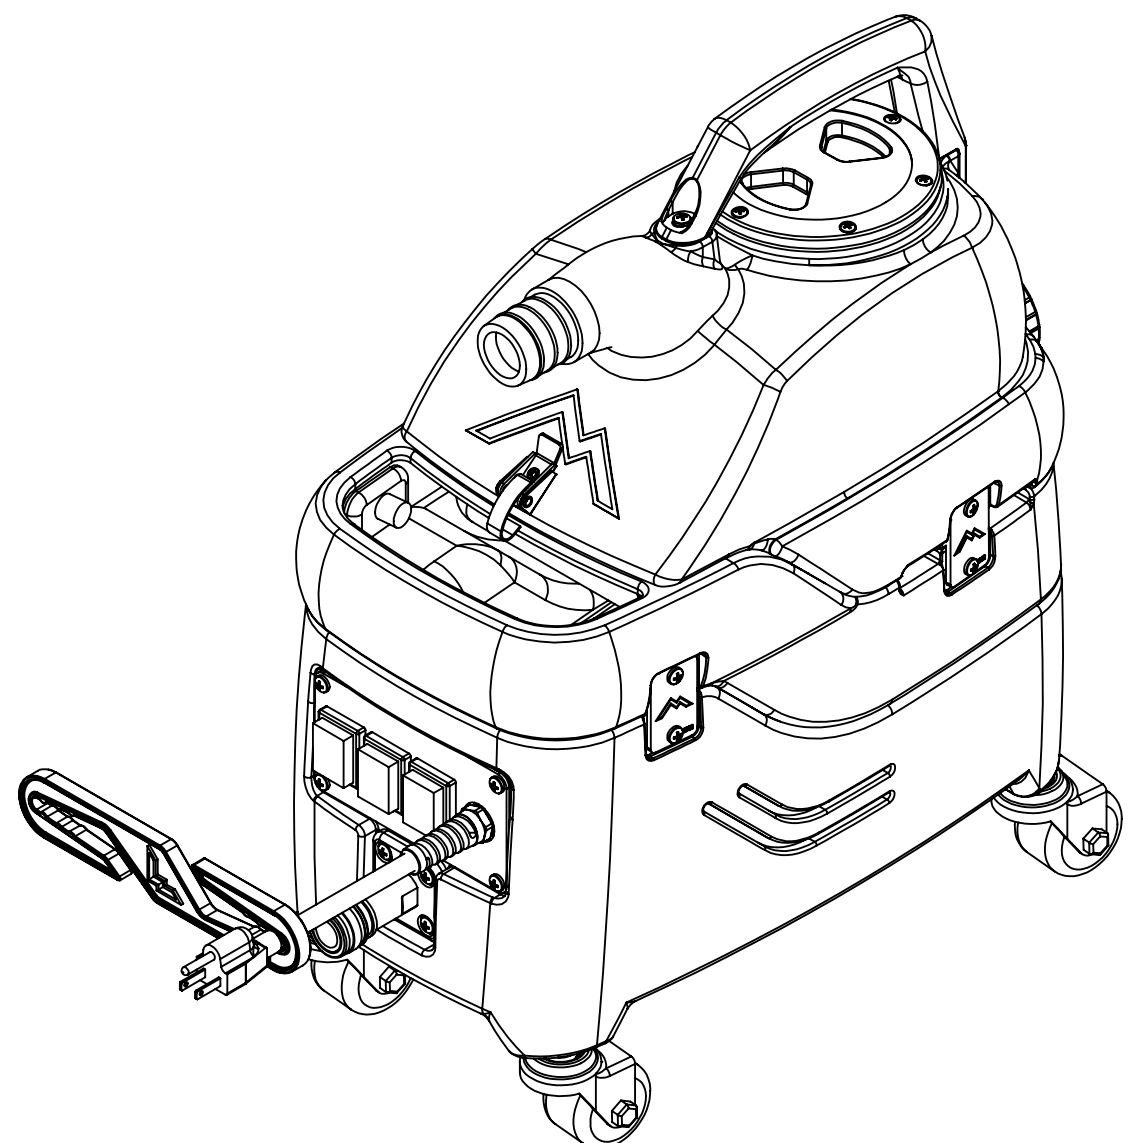

ITEMS NOT SHOWN

PART NO.	DESCRIPTION	QTY.	MSRP
E631	power cord, ext, blue lit, 25', 12/3	1	\$59.99 ea

REVISIONS			
REV.	DESCRIPTION	DATE	APPROVED
OD	ORIGINAL DRAFT	2/2016	JFL

NAME	DATE	MYTEE PRODUCTS, INC. 858-679-1191
DRAWN M.LaBarbera	2/2016	
CHECKED		TITLE:
COMMENTS:		Spotter II
PROPRIETARY AND CONFIDENTIAL THE INFORMATION CONTAINED IN THIS DRAWING IS THE SOLE PROPERTY OF MYTEE PRODUCTS, INC. ANY REPRODUCTION IN PART OR AS A WHOLE WITHOUT THE WRITTEN PERMISSION OF MYTEE PRODUCTS, INC. IS PROHIBITED.		SIZE DWG. NO. REV C S-300H OD
SCALE: 1:16		DO NOT SCALE DRAWING SHEET 1 OF 3