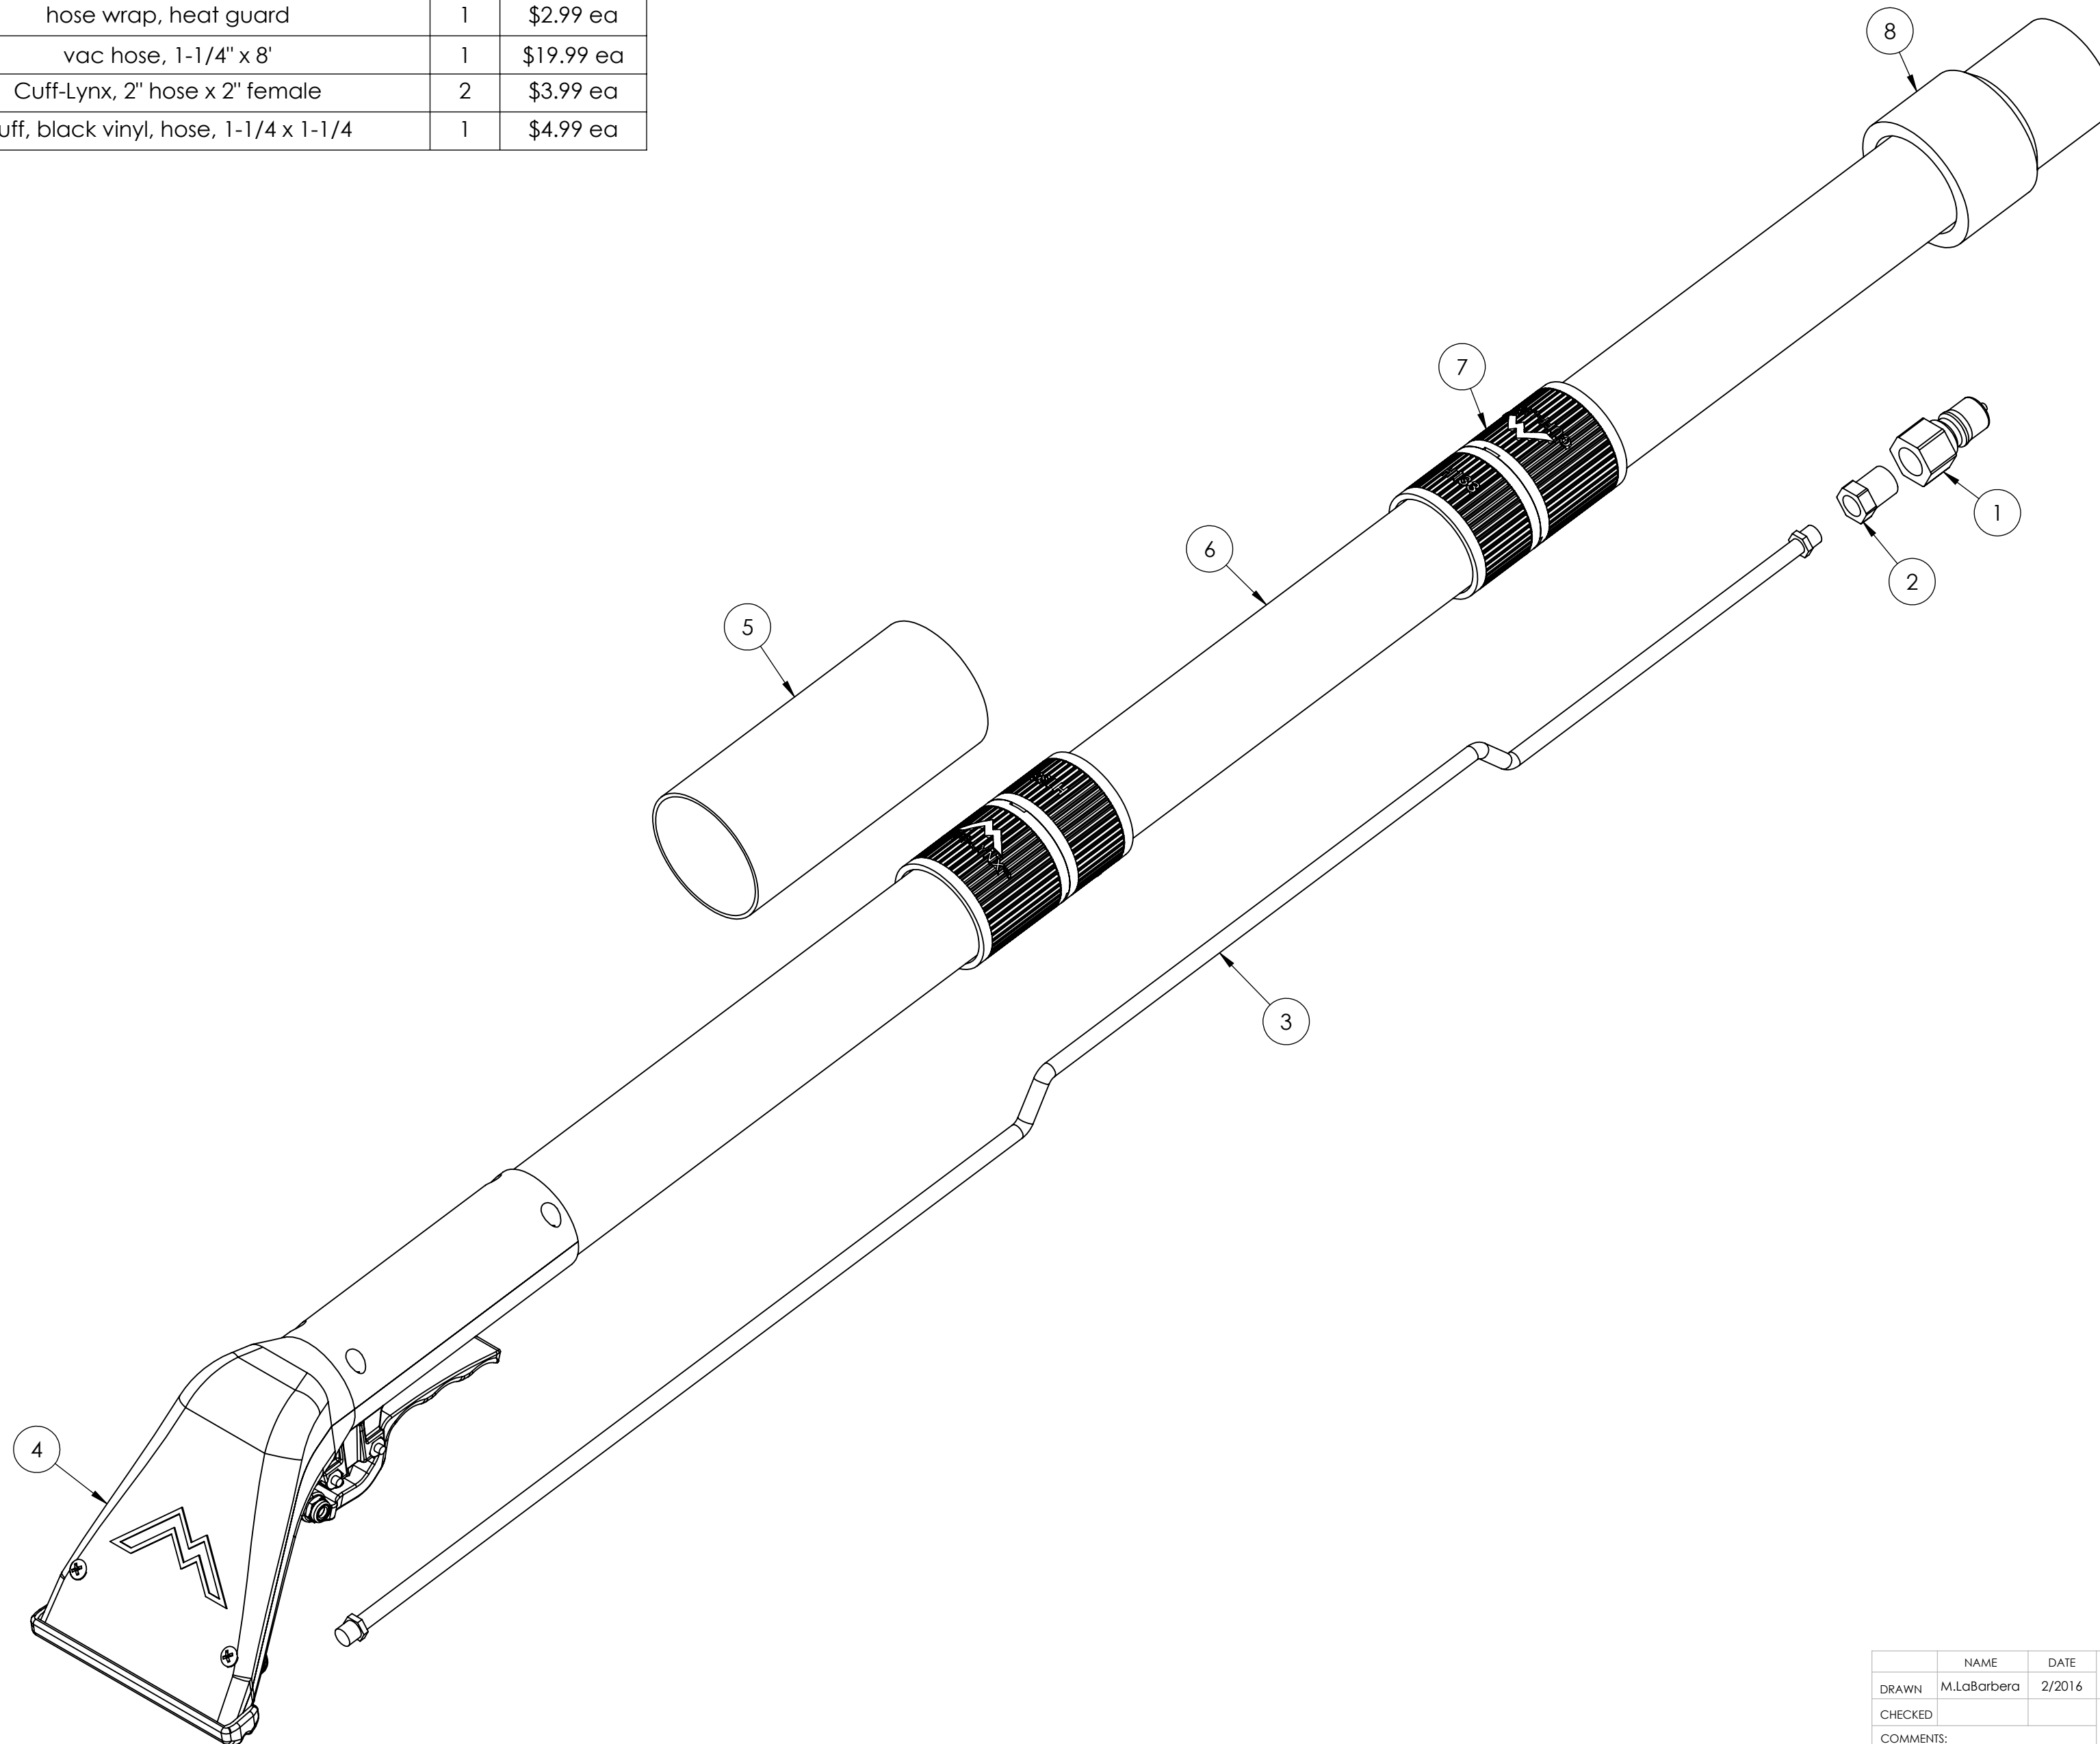

ITEM NO.	PART NO.	DESCRIPTION	QTY.	MSRP
1	B101	qd, brass, 1/4" m	1	$8.49 ea
2	B104	bushing, brass, 1/4" mpt x 1/8" f	1	$1.99 ea
3	AH135	sol hose, 1/9" x 97", (OAL), m	1	$36.99 ea
4	8400P	Air Lite	1	$114.99 ea
5	G079	hose wrap, heat guard	1	$2.99 ea
6	H360	vac hose, 1-1/4" x 8'	1	$19.99 ea
7	H133	Cuff-Lynx, 2" hose x 2" female	2	$3.99 ea
8	H943	cuff, black vinyl, hose, 1-1/4 x 1-1/4	1	$4.99 ea

	NAME	DATE	MYTEE PRODUCTS, INC. 858-679-1191	
DRAWN	M.LaBarbera	2/2016	TITLE:	
CHECKED			Spotter II	
COMMENTS:				
PROPRIETARY AND CONFIDENTIAL THE INFORMATION CONTAINED IN THIS DRAWING IS THE SOLE PROPERTY OF MYTEE PRODUCTS, INC. ANY REPRODUCTION IN PART OR AS A WHOLE WITHOUT THE WRITTEN PERMISSION OF MYTEE PRODUCTS, INC. IS PROHIBITED.			SIZE DWG. NO.	REV
			C S-300H	OD
SCALE: 1:16			DO NOT SCALE DRAWING	SHEET 3 OF 3