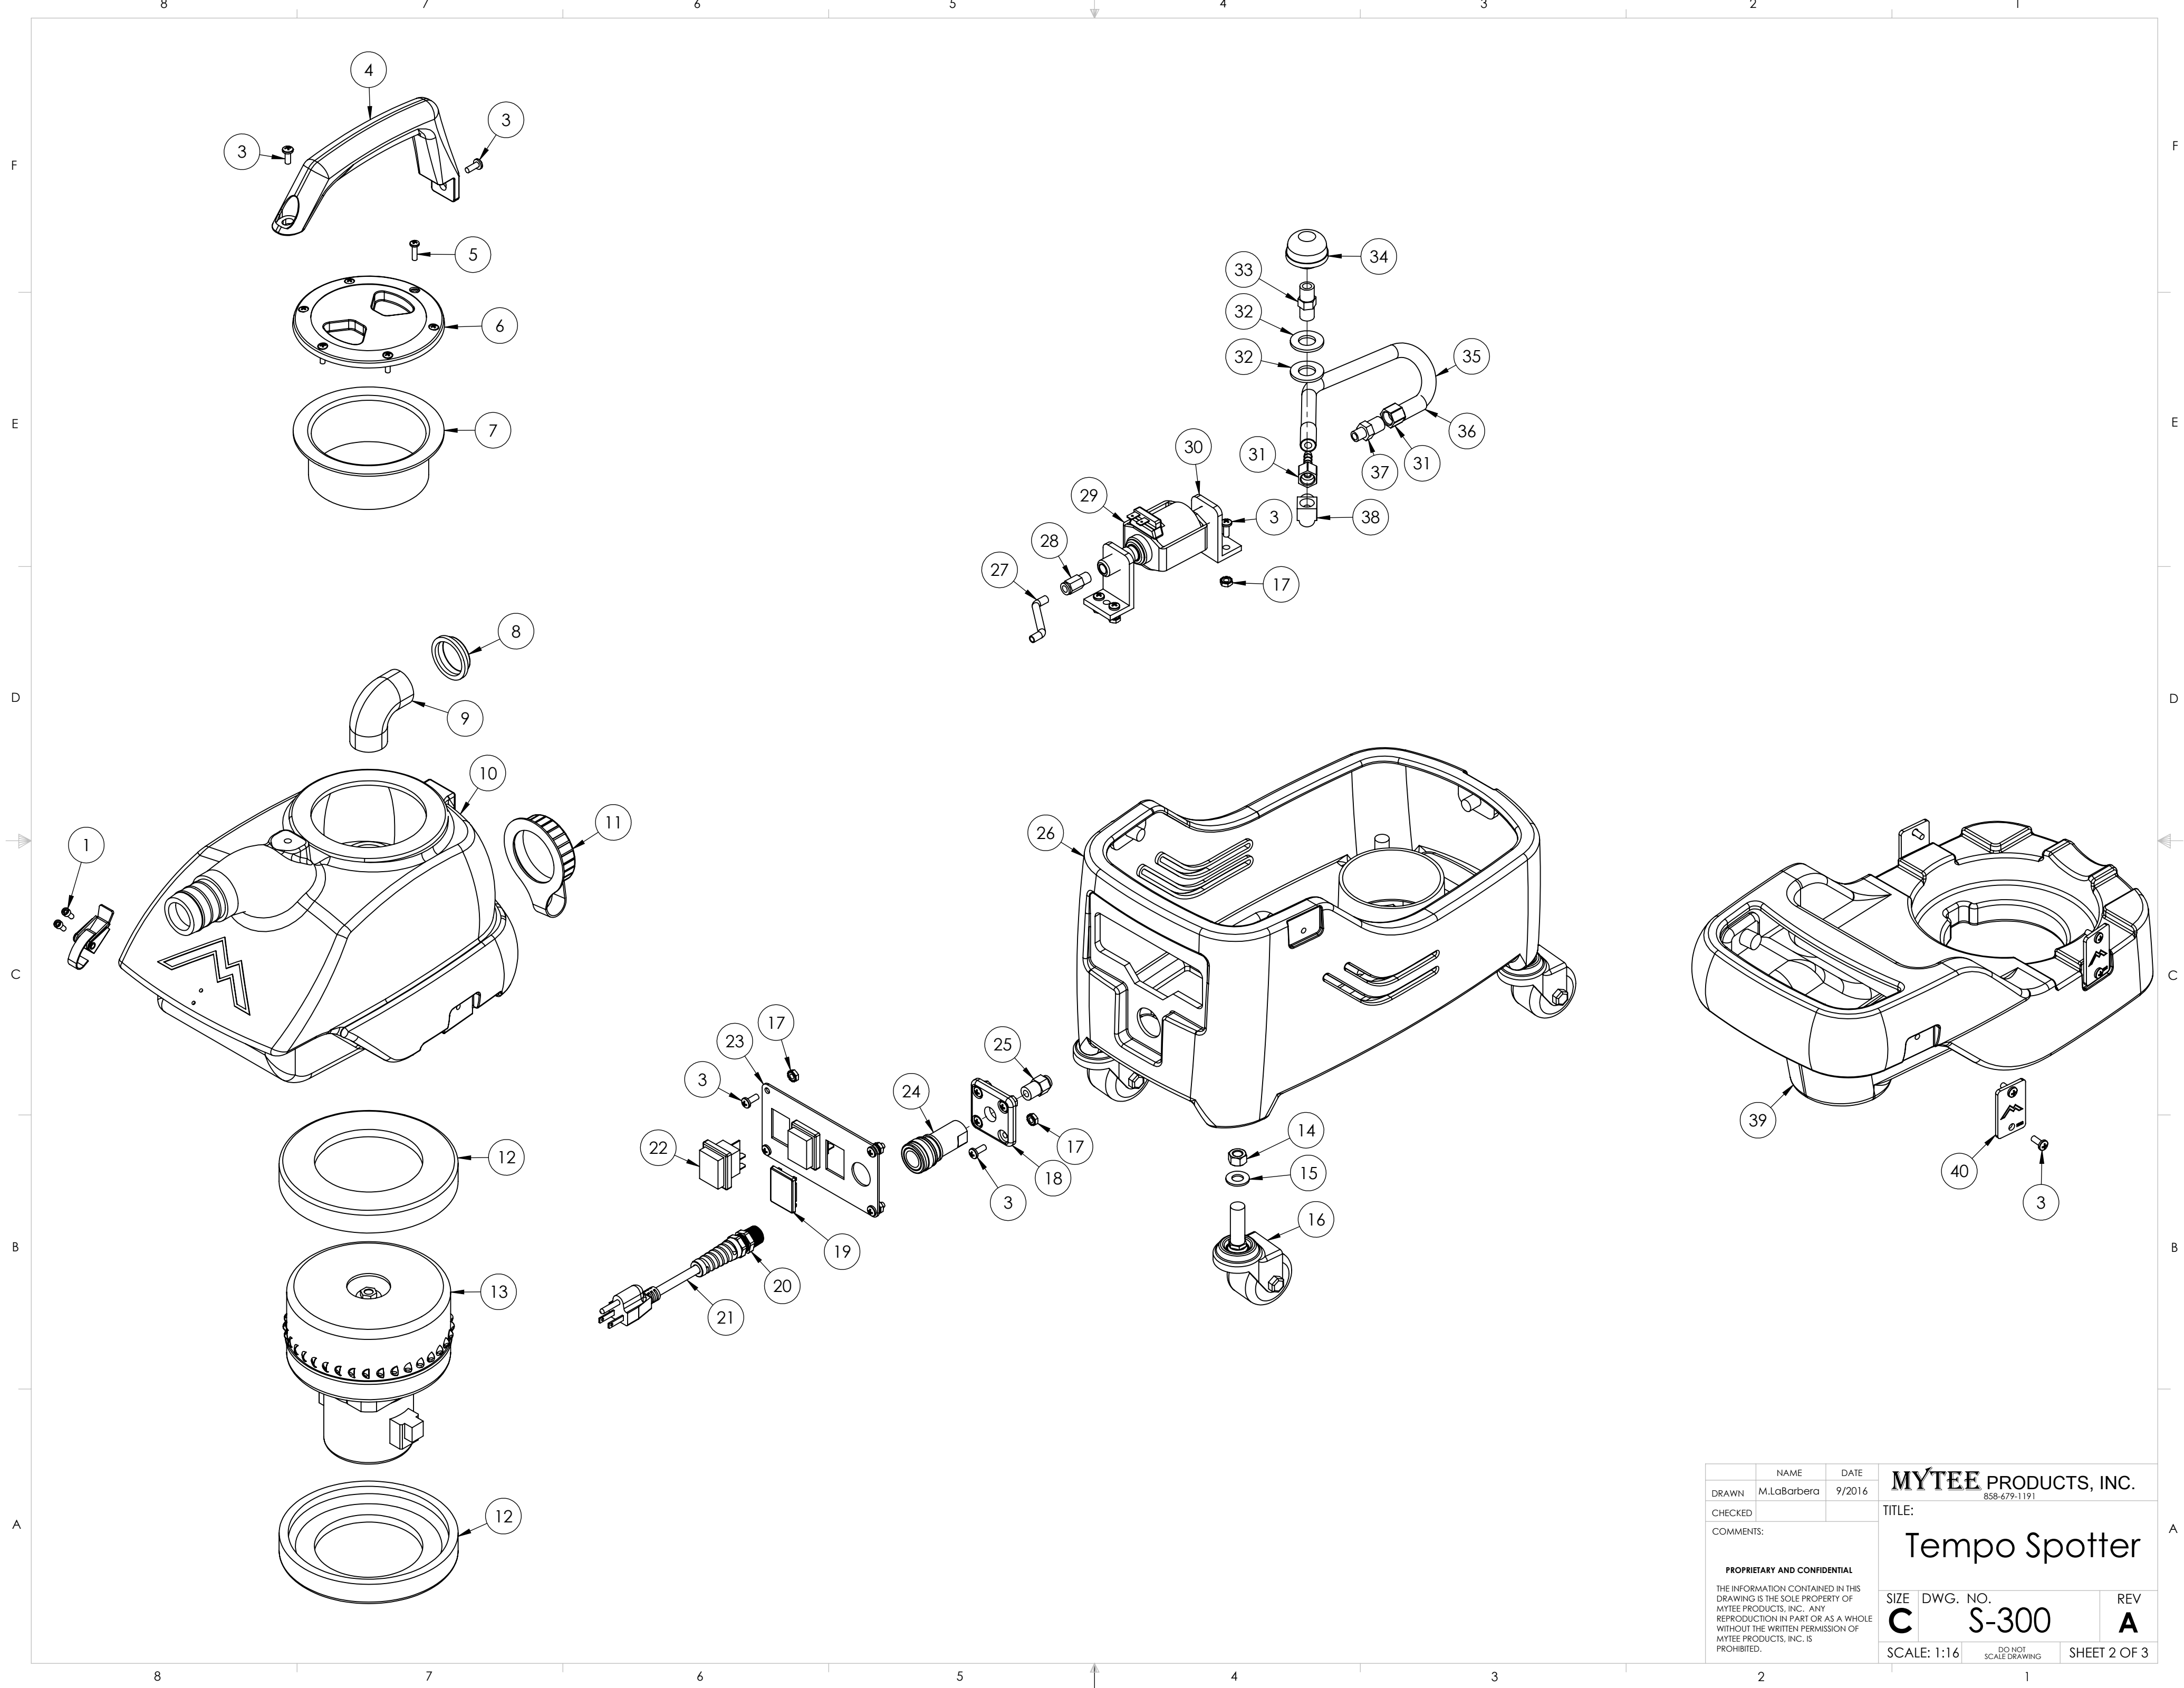

NAME	DATE	MYTEE PRODUCTS, INC. 858-679-1191		
DRAWN	M.LaBarbera	9/2016	TITLE:		
CHECKED			Tempo Spotter		
COMMENTS:			SIZE	DWG. NO.	
PROPRIETARY AND CONFIDENTIAL THE INFORMATION CONTAINED IN THIS DRAWING IS THE SOLE PROPERTY OF MYTEE PRODUCTS, INC. ANY REPRODUCTION IN PART OR AS A WHOLE WITHOUT THE WRITTEN PERMISSION OF MYTEE PRODUCTS, INC. IS PROHIBITED.			C	S-300	
			SCALE: 1:16	DO NOT SCALE DRAWING	REV A
			SHEET 2 OF 3