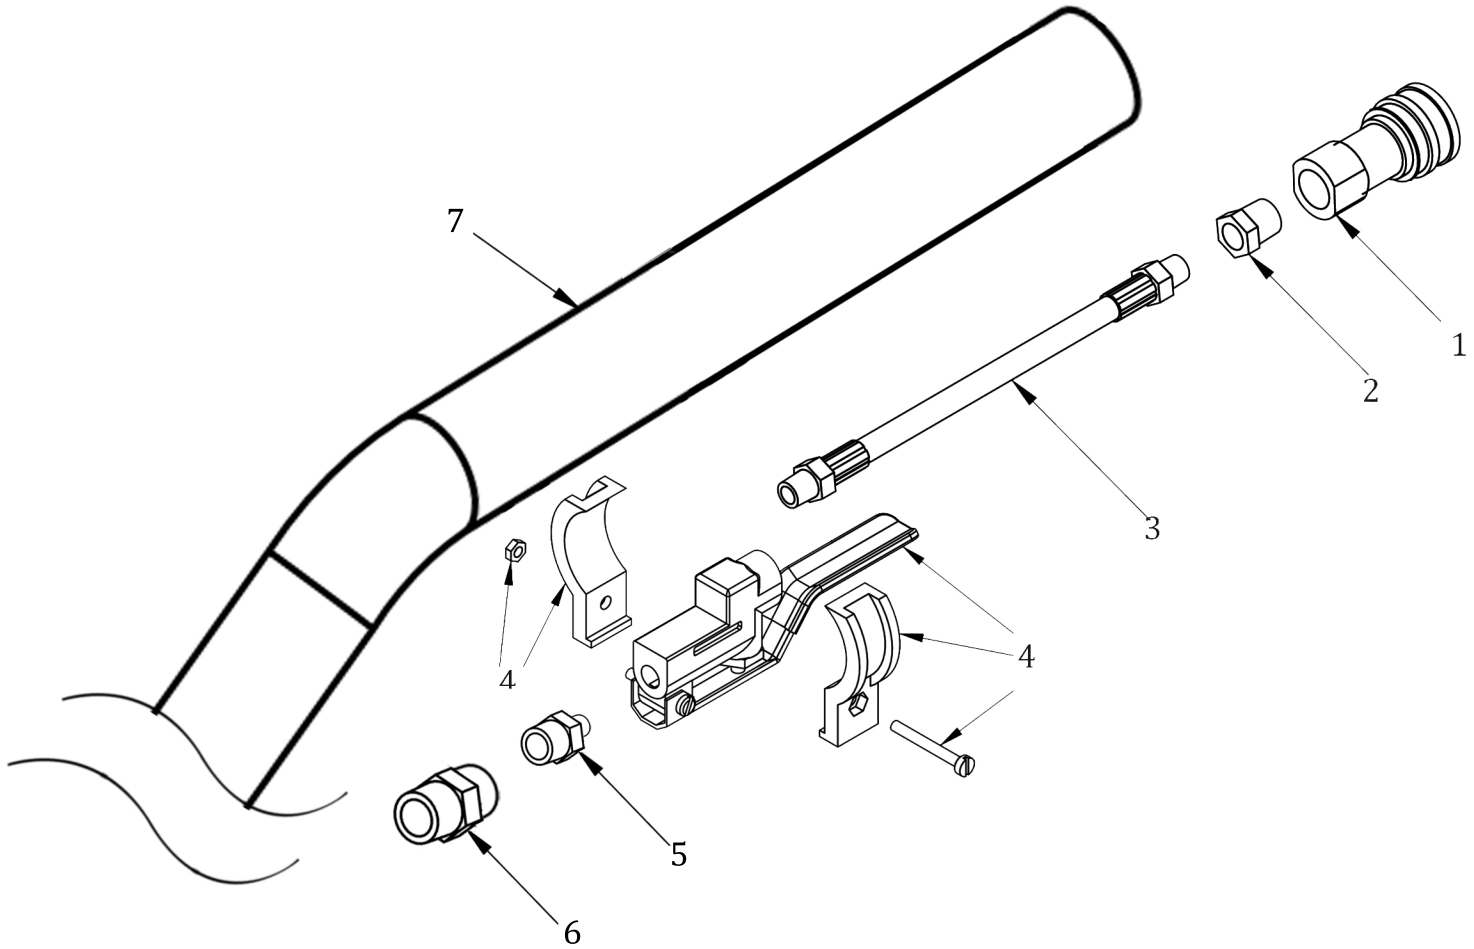

02382A Retrofit kit

1. A00102 Female Q.D. 1/4F to 1/4FP
2. A00168-18 Brass Bushing 1/4M x 1/8F
3. 11527A-PW 1/8 High Pressure Hose Assy
4. G13658 Valve With Bracket
5. A00114B Hex Nipple 1/4MP X1/8MP
6. A12964 1/4 brass coupler
7. D02382 Wand Handle